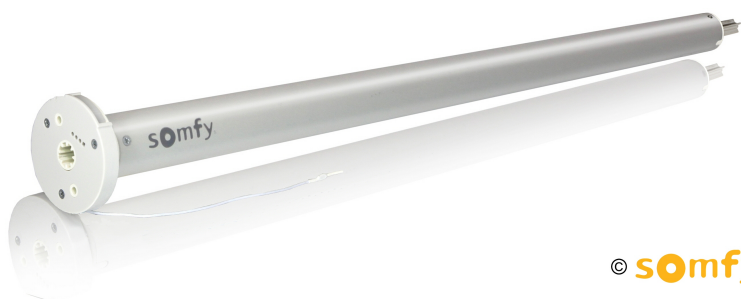

# Sonesse® ULTRA 30 WF RTS LI-Ion

The Ultra silent motor for medium to large blinds, powered by a built-in rechargeable battery

## Somfy - Sonesse ULTRA 30 WireFree Li-ion RTS

12V DC Integral rechargeable battery and RTS radio receiver with electronic limit switch unit.

SONESSE®

© somfy.

|                       |  |
|-----------------------|--|
| Nominal Torque        | 2 Nm                                   |
| Nominal Speed         | 20 rpm                                 |
| Adjustable Speed      | 10-28 rpm by increments of 2rpm        |
| Sound Level           |  |
| Radio Protocol        | RTS                                    |
| Radio Frequency       | 433.42 MHz                             |
| Battery type          | 12V 2600 mAh (Built in Lithium-Ion)    |
| Battery autonomy      | Nominal recharge required, once a year |
| Recharging time       | <4.5 hours                             |
| Low Battery Indicator | LED                                    |

### Lithium-Ion +

Embedded battery motor

- All-in-one
- Aesthetic
- Compact & light
- Higher energy density

Move your blinds effortless and remotely thanks to remote control, compatible with Somfy connected solution.

### Technical Features

- Voltage supply: 12V
- Index Protected rating: IP20 (for indoor use only)
- Limit Switch type: Electronic
- Temperature working range: 0°C to 60°C
- Temperature storage range: -20°C to 60°C
- Insulation class: Class III
- Antenna: 15 cm wire length must not be cut or lengthened.