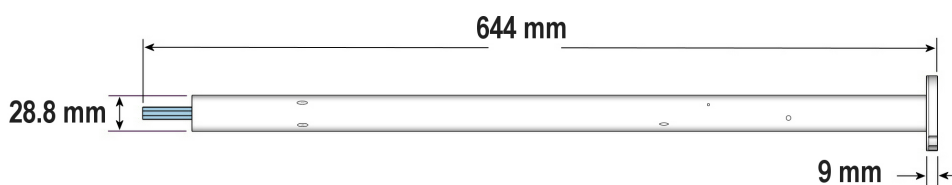

- Best Lithium-Ion technology performance
- No electrical wires and no cords, free from danger of strangulation.
- Somfy quality and warranty.
- Battery can be replaced