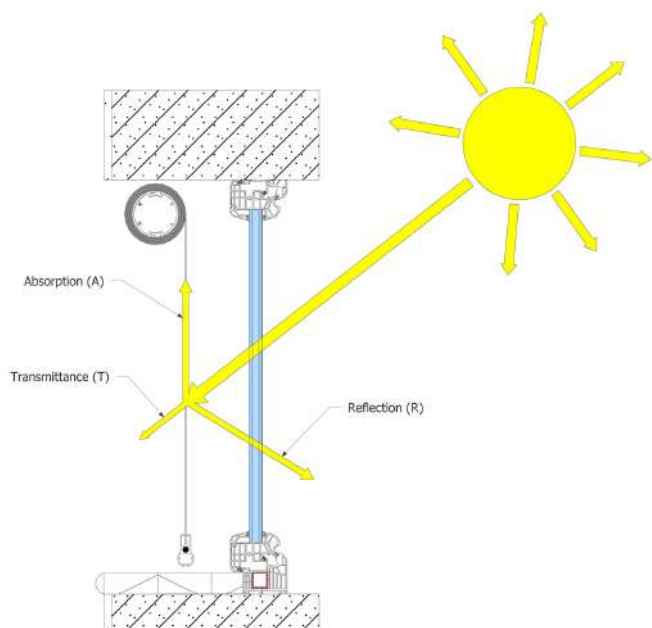

COLOUR	SOLAR			OPTICAL			UV% BLOCK
	T%	R%	A%	T%	R%	A%	
036	0	71	29	0	-	-	100
154	0	71	29	0	-	-	100
249	0	71	29	0	-	-	100
182	0	71	29	0	-	-	100
158	0	71	29	0	-	-	100
503	0	71	29	0	-	-	100

THICKNESS	0.56mm
WEIGHT	671g/m²
COMPOSITION	1 Vinyl-coated fibreglass with 100% PVC blackout film
WIDTHS	2.43m
FIRE RETARDANCY	BS 5867 Part 2 Type B
CARE INSTRUCTIONS	Wipe clean with a mild detergent and a damp cloth. Hang in the open position to dry
MOISTURE RESISTANCE	Suitable for moist conditions
OPENNESS FACTOR	Block-out